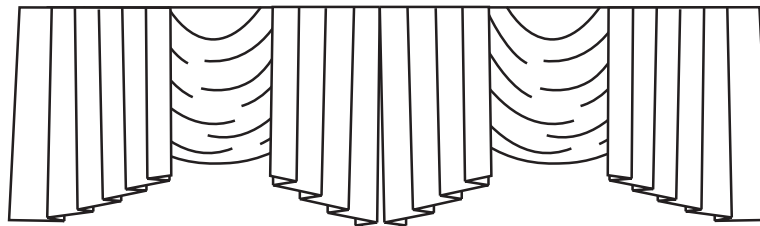

Inverted Box Pleat

14" drop at center, 58" wide as shown;
custom order to your width

Kingston

15-1/2" drop at center, 50" wide as shown;
custom order to your width

Capri

19" drop at center, 50" wide as shown;
custom order to your width

Kelsey

14" drop at center, 48" wide as shown;
custom order to your width

Handkerchief

15" drop at center, 56" wide as shown;
custom order to your width

Swag Cascade Grouping

19" drop at center, 60" wide as shown; custom order to your width