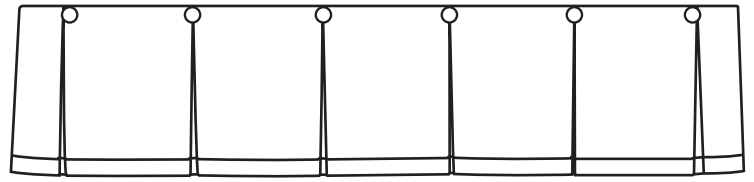

June Tailor, Inc.

Custom Soft Shaped Window Treatments

Sheffield

14" drop at center, 67" wide as shown; custom order to your width

Mock Roman Shade

14-1/2" drop at center, 60" wide as shown;
custom order to your width

Inverted Box Pleat

14" drop at center, 58" wide as shown;
custom order to your width

Kingston

15-1/2" drop at center, 50" wide as shown;
custom order to your width

Capri

19" drop at center, 50" wide as shown;
custom order to your width

Kelsey

14" drop at center, 48" wide as shown;
custom order to your width

Handkerchief

15" drop at center, 56" wide as shown;
custom order to your width

Swag Cascade Grouping

19" drop at center, 60" wide as shown; custom order to your width

16" drop at center (not including tassel),
40" wide as shown;
custom order to your width

Balloon

20" drop, 40" wide as shown;
custom order to your width

Wyndemere

16" drop at center (including 2" tabs),
40" wide as shown;
custom order to your width