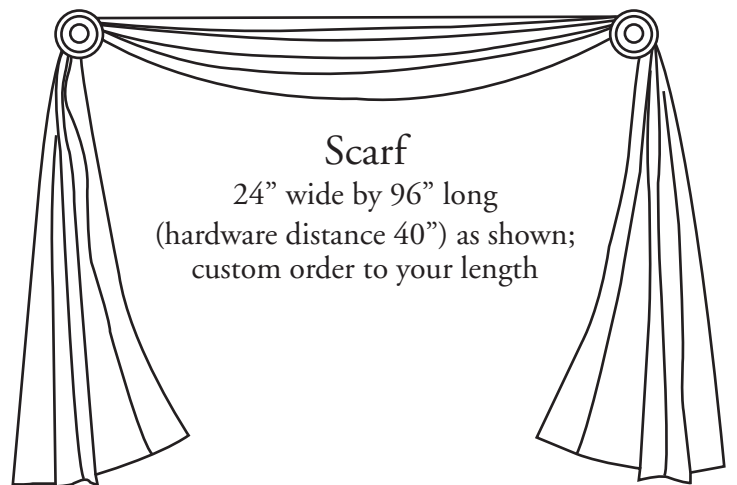

Inverted Box Pleat

14" drop at center, 58" wide as shown;
custom order to your width

Kingston

15-1/2" drop at center, 50" wide as shown;
custom order to your width

Capri

19" drop at center, 50" wide as shown;
custom order to your width

Kelsey

14" drop at center, 48" wide as shown;
custom order to your width

Handkerchief

15" drop at center, 56" wide as shown;
custom order to your width

Swag Cascade Grouping

19" drop at center, 60" wide as shown; custom order to your width

16" drop at center (not including tassel),
40" wide as shown;
custom order to your width

Balloon

20" drop, 40" wide as shown;
custom order to your width

Wyndemere

16" drop at center (including 2" tabs),
40" wide as shown;
custom order to your width

Grommet

18" drop, 104" wide gathered to 40" as shown;
custom order to your width

Stagecoach

24" drop, 40" wide as shown;
custom order to your width

Scarf

24" wide by 96" long
(hardware distance 40") as shown;
custom order to your length