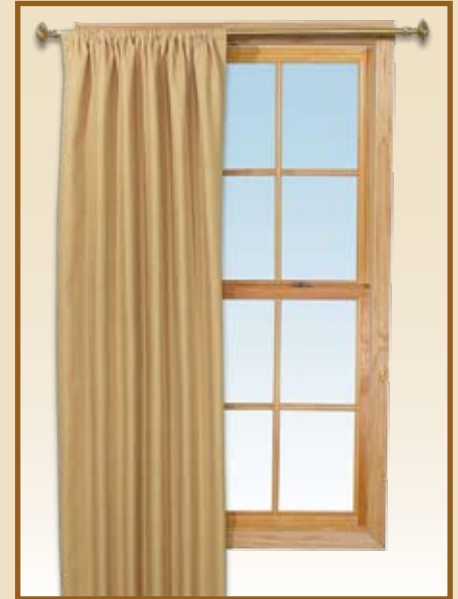

June Tailor, Inc.

Custom Window Treatments

- June Tailor offers a wide variety of custom cornices and top treatments to enhance the design of any facility.
- Coordinate our custom, fully lined rod-pocket or pinch pleat panels, sheers or blackout draperies with your top treatment.
- Fabrics and treatments pass the NFPA 701 fire retardant standards.
- Treatments are manufactured from Customer's Own Material (COM) or you may choose from our selection of fire retardant fabrics.
- Window treatments install quickly and easily (hardware included).